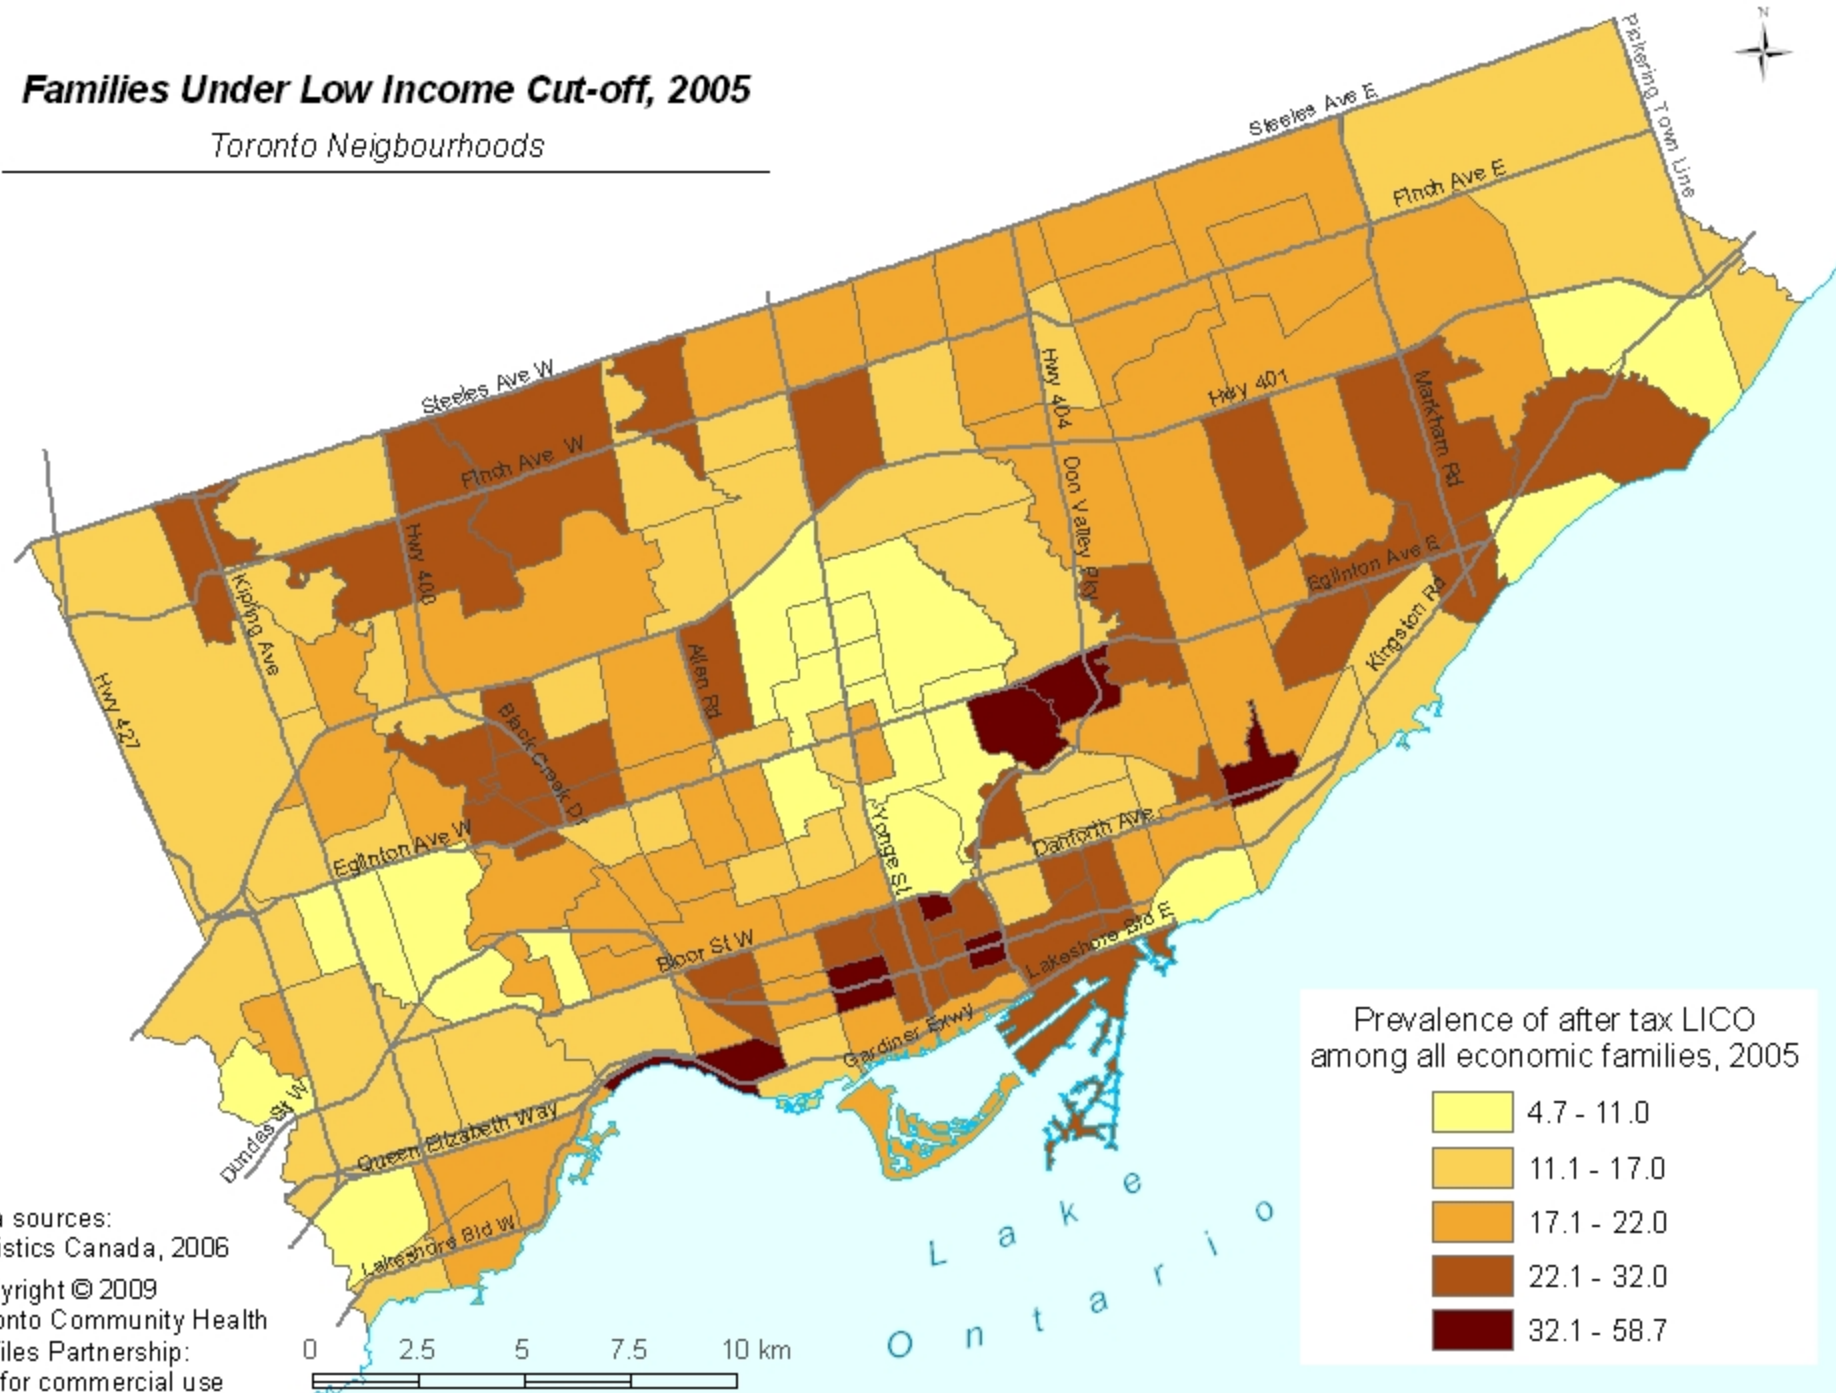

Families Under Low Income Cut-off, 2005

Toronto Neighbourhoods

Data sources:
Statistics Canada, 2006

Copyright © 2009
Toronto Community Health
Profiles Partnership:
Not for commercial use