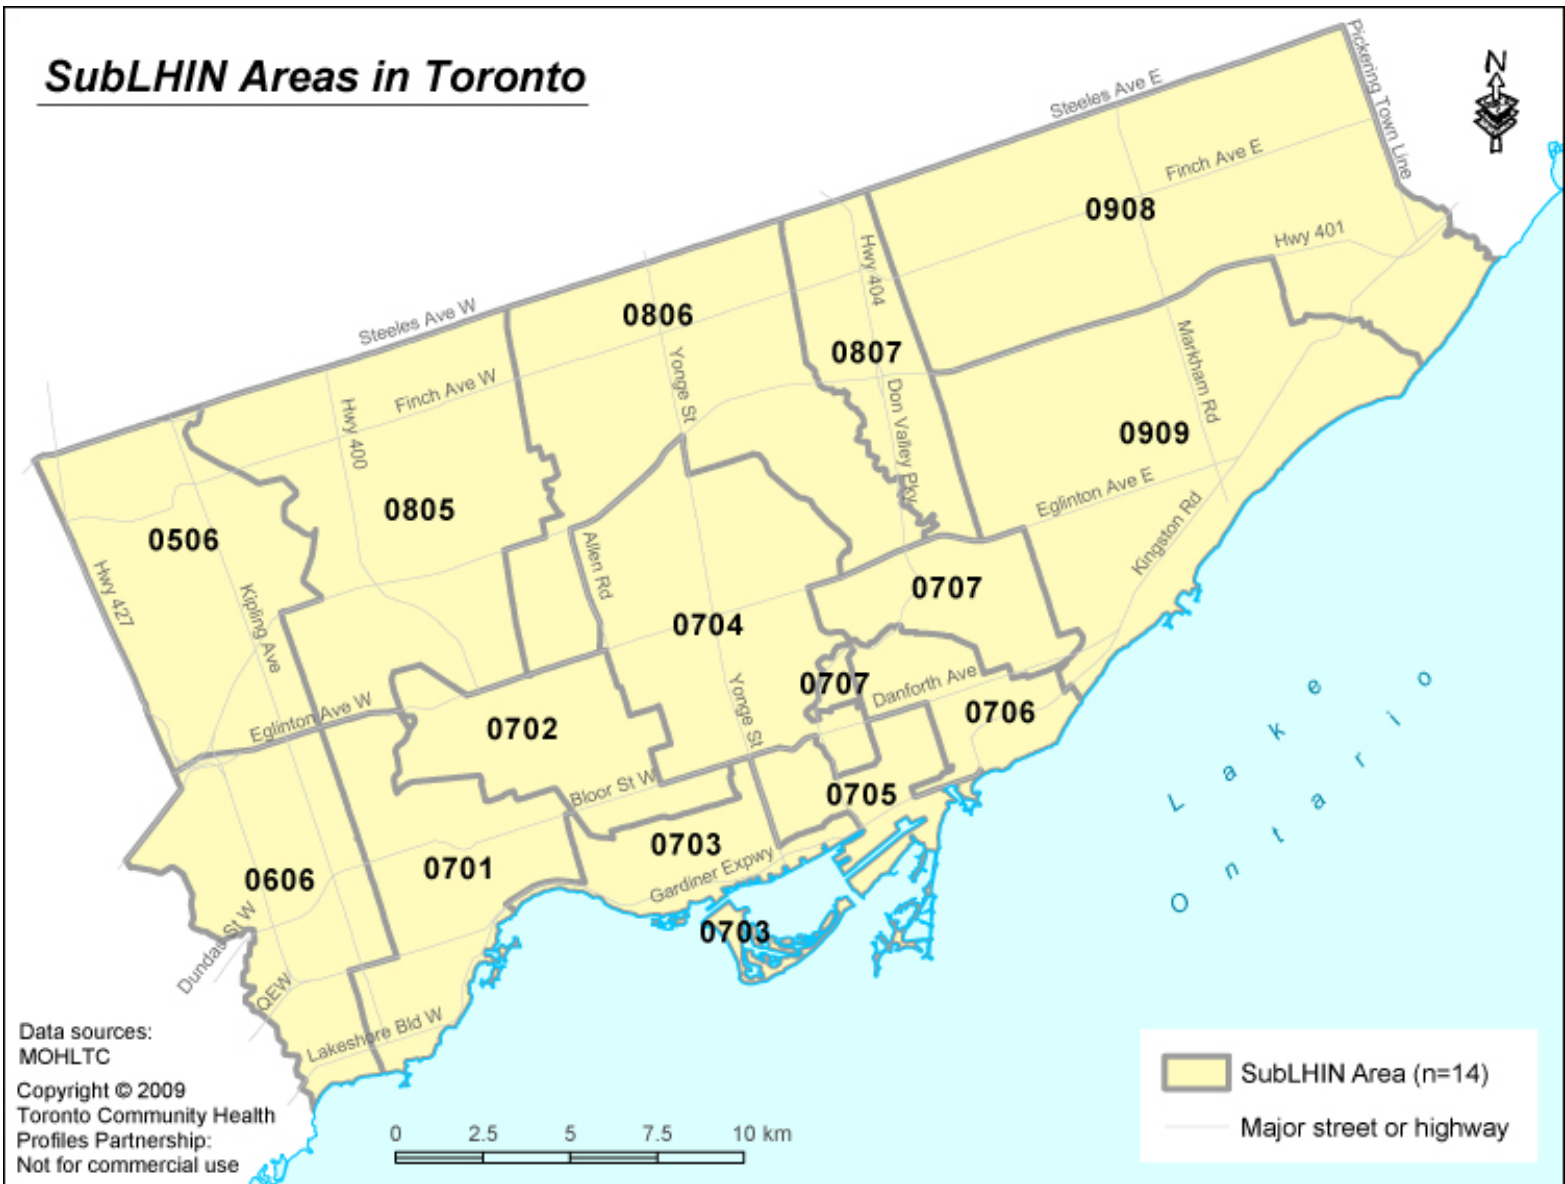

SubLHIN Areas in Toronto

Data sources:
MOHLTC

Copyright © 2009
Toronto Community Health
Profiles Partnership:
Not for commercial use

Area	Name	Area	Name	Area	Name
0706	East	0807	North York East	0705	South East
0707	North East	0805	North York West	0606	South Etobicoke (Toronto)
0704	North Toronto	0506	Rexdale (Toronto)	0703	South West
0702	North West	0908	Scarborough Agincourt - Rouge	0701	West
0806	North York Central	0909	Scarborough Cliffs - Scarborough Centre		